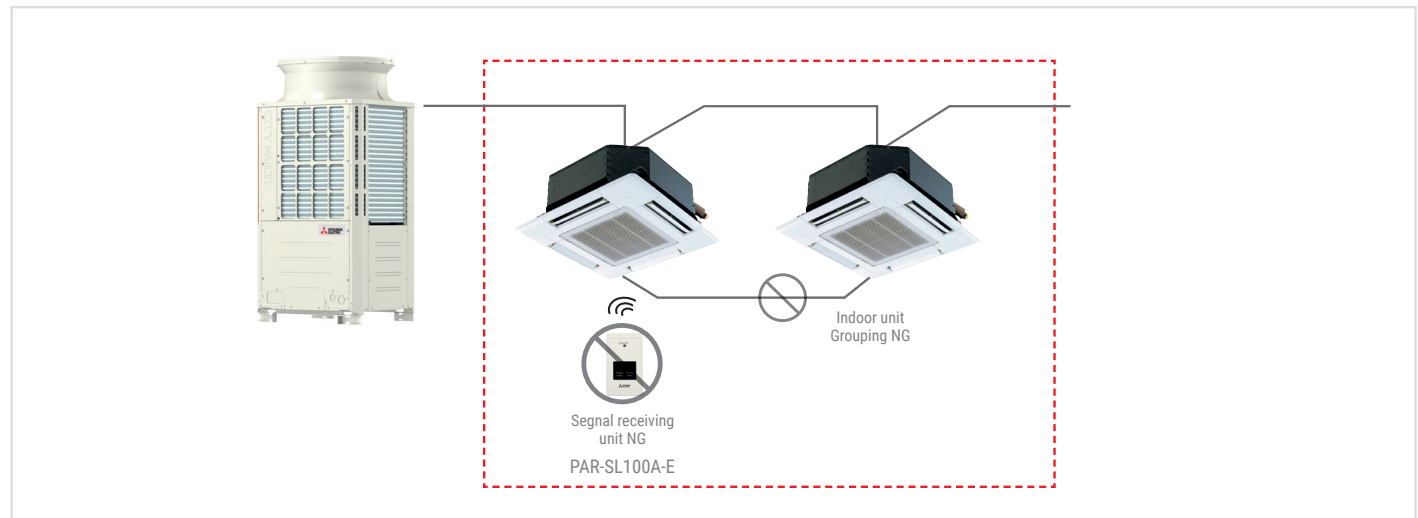

Compatibility table		
	Wireless signal receiver	Wireless remote control
PLFY-P*VEM-E	PAR-SE9FA-E	PAR-SL100A-E
PLFY-P*VFM-E1	SLP-2FAL